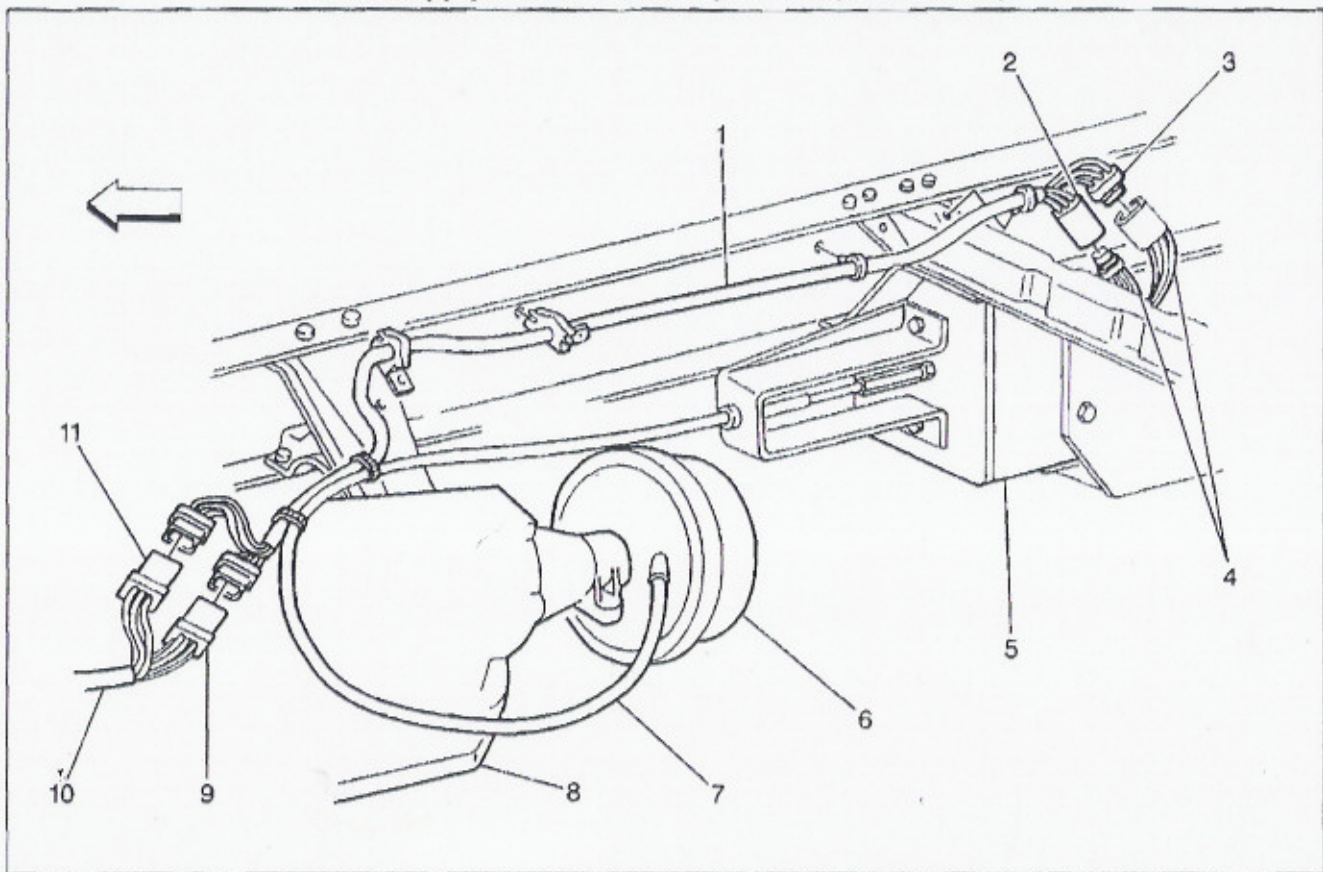

Auto Apply Park Brake Components (Motorhome)

413385

Legend

- | | |
|----------------------------------------|-------------------------------|
| (1) Park Brake Extension Harness | (7) Park Brake Actuator Cable |
| (2) C303 | (8) Transmission |
| (3) C304 | (9) C104 |
| (4) Park Brake Harness | (10) Engine Harness |
| (5) Park Brake Actuator Assembly Cover | (11) C103 |
| (6) Park Brake Assembly | |