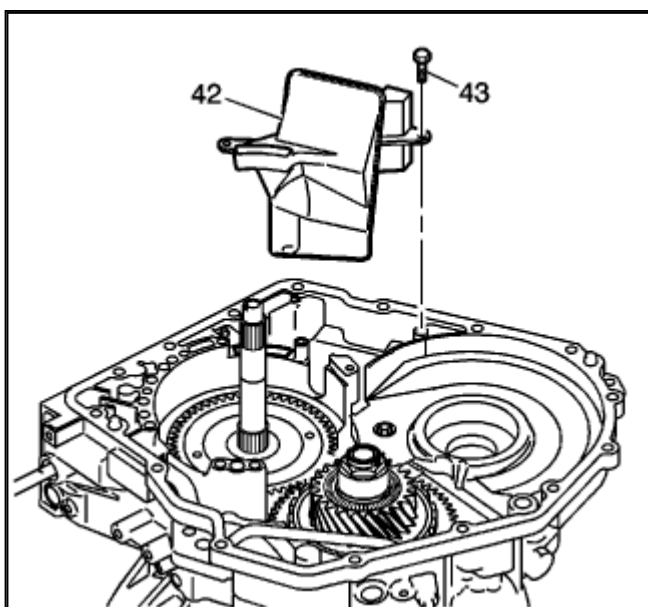

Select Vehicle | New TSBs | Technician's Reference Component Search:

OK

Conversion Calculator

2007 Chevy Truck Equinox FWD V6-3.4L

[Vehicle Level](#) → [Transmission and Drivetrain](#) → [Automatic Transmission/Transaxle](#) → [Service and Repair](#)
→ [Overhaul](#) → [Assemble, Disassemble, and Installation](#) → [Fluid Filter Installation](#) ←

Fluid Filter Installation[Notes](#)**Fluid Filter Installation**

Zoom

Sized for Print

Notice: Refer to Fastener Notice in Service Precautions.

Install the transmission fluid filter assembly (42) and the M6 x 1.0 x 16.7 mm transmission fluid filter bolt (43) into the transmission [case](#) assembly.

Tighten the transmission fluid filter bolt to 5 N.m (44 lb in).