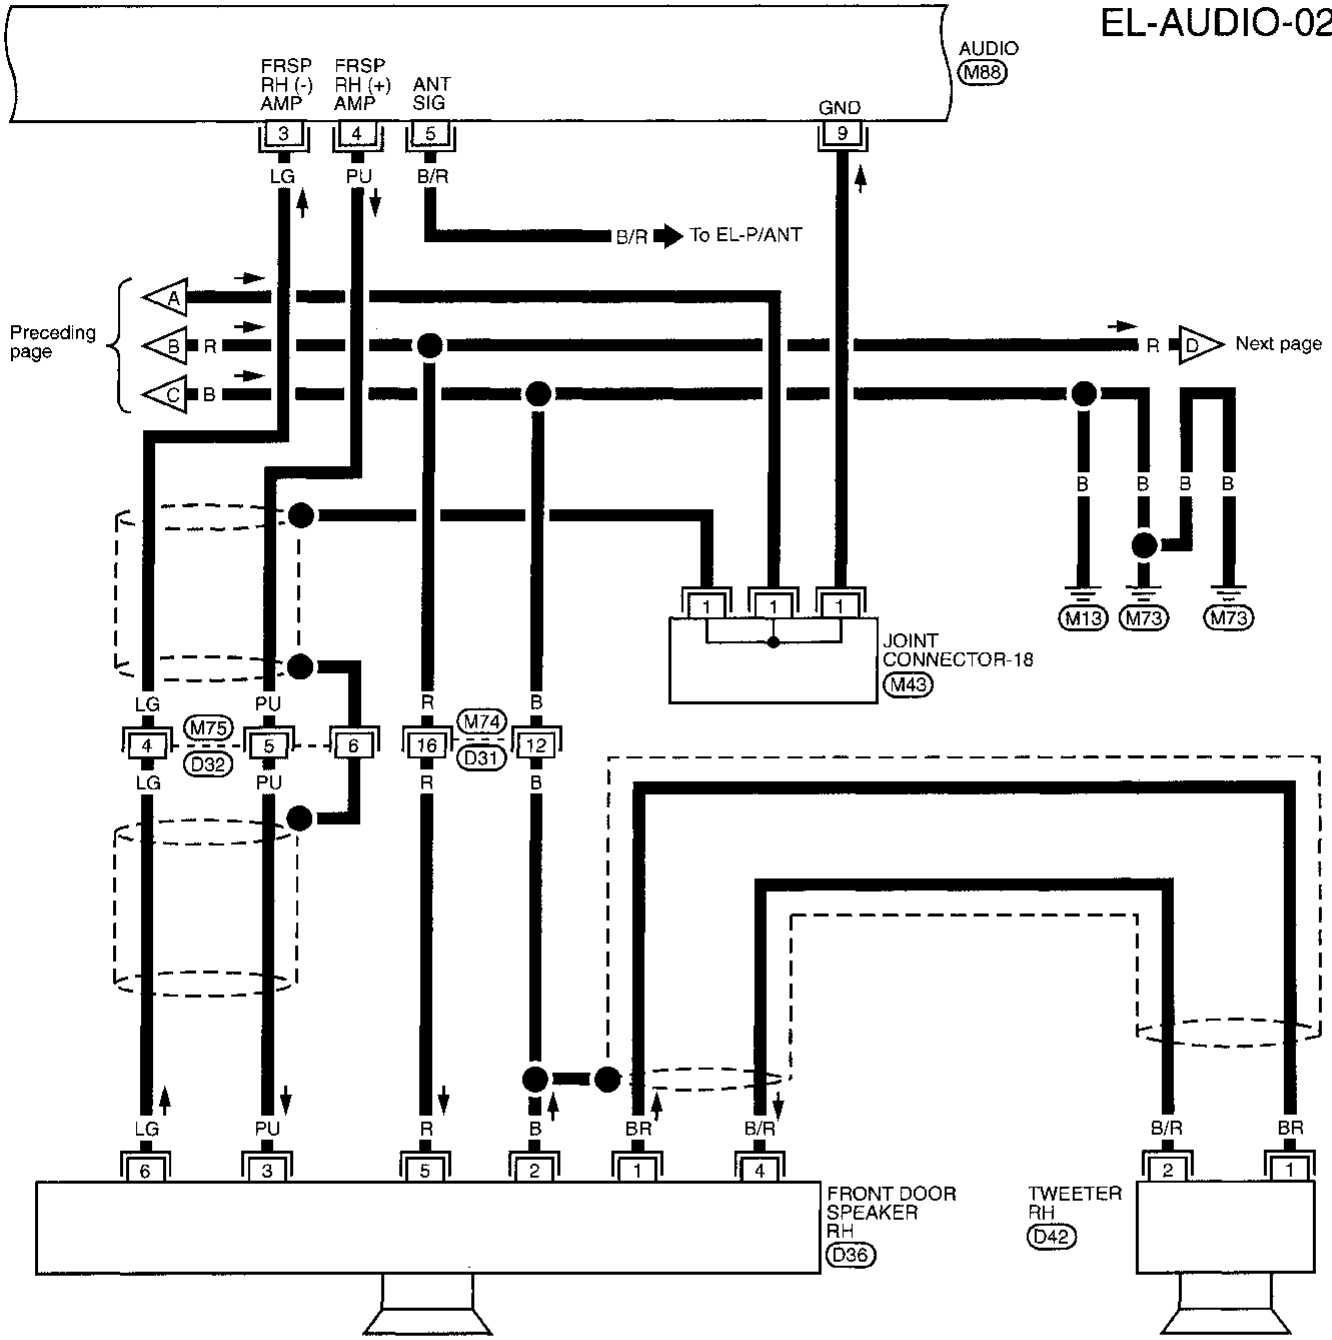

AUDIO AND POWER ANTENNA

Audio/Schematic

BOSE SYSTEM

AUDIO AND POWER ANTENNA

Audio/Wiring Diagram — AUDIO —

BOSE SYSTEM

EL-AUDIO-01

Refer to EL-POWER.

Next page

Refer to last page (Foldout page).

AUDIO AND POWER ANTENNA

Audio/Wiring Diagram — AUDIO — (Cont'd)

EL-AUDIO-02

Preceding page

Next page

Refer to last page (Foldout page).
(M43)

AUDIO AND POWER ANTENNA

Audio/Wiring Diagram — AUDIO — (Cont'd)

EL-AUDIO-03

Refer to last page (Foldout page).

GI

MA

EM

LC