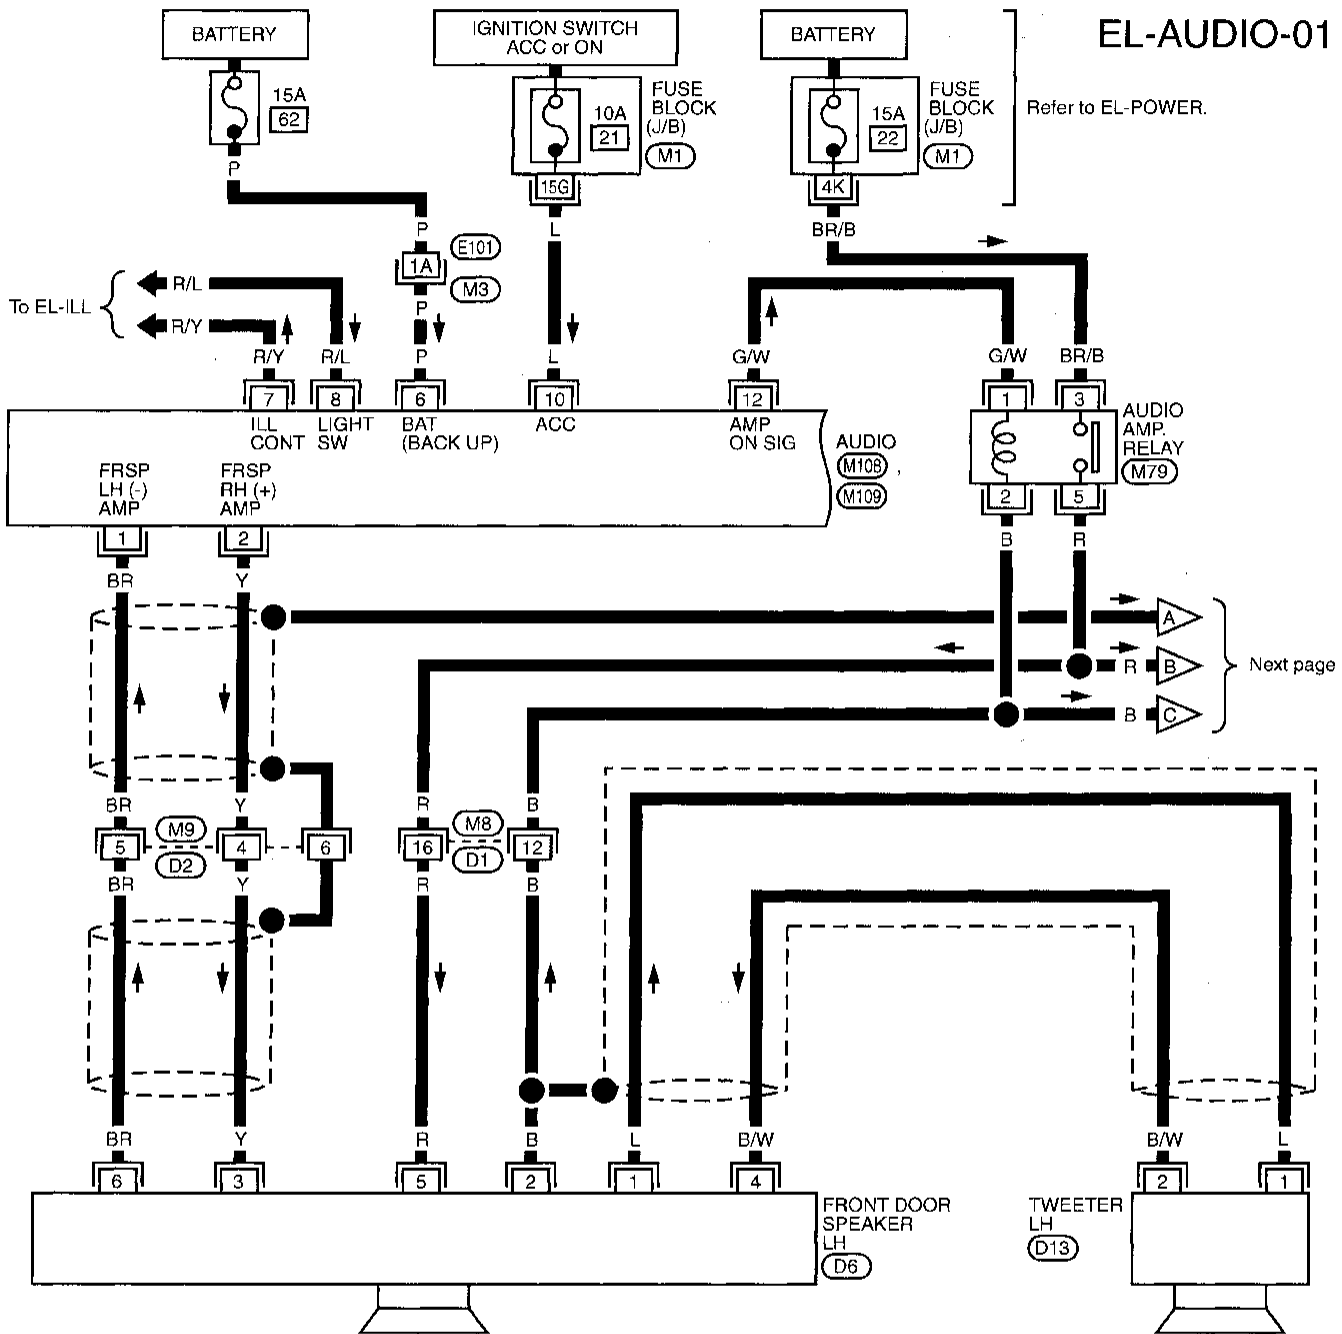

AUDIO AND POWER ANTENNA

Audio/Schematic

BOSE SYSTEM

AUDIO AND POWER ANTENNA

Audio/Wiring Diagram — AUDIO —

BOSE SYSTEM

EL-AUDIO-01

Refer to EL-POWER.

Next page

Refer to last page (Foldout page).

AUDIO AND POWER ANTENNA

Audio/Wiring Diagram — AUDIO — (Cont'd)

EL-AUDIO-02

Preceding page

Next page

Refer to last page (Foldout page).
(M43)