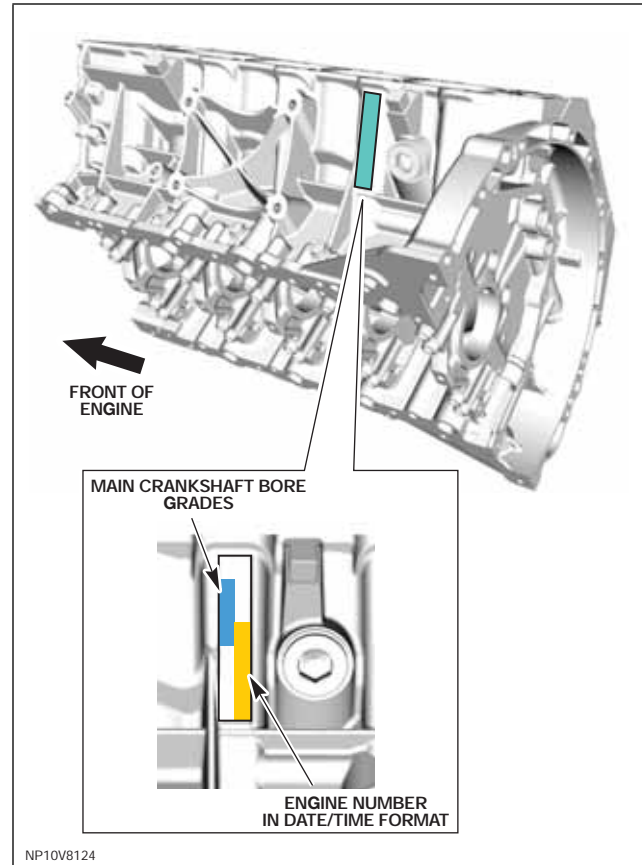

ENGINE DATA LABELS

WERS Number Location

Part # Prefix:

- 8W93 = Jaguar N/A
- 9W83 = Jaguar S/C
- 9H23 = T5 NA
- 9H33 = T5 S/C
- 9H43 = L322

Engine Data Location

Engine Identification Label

Crankshaft Identification