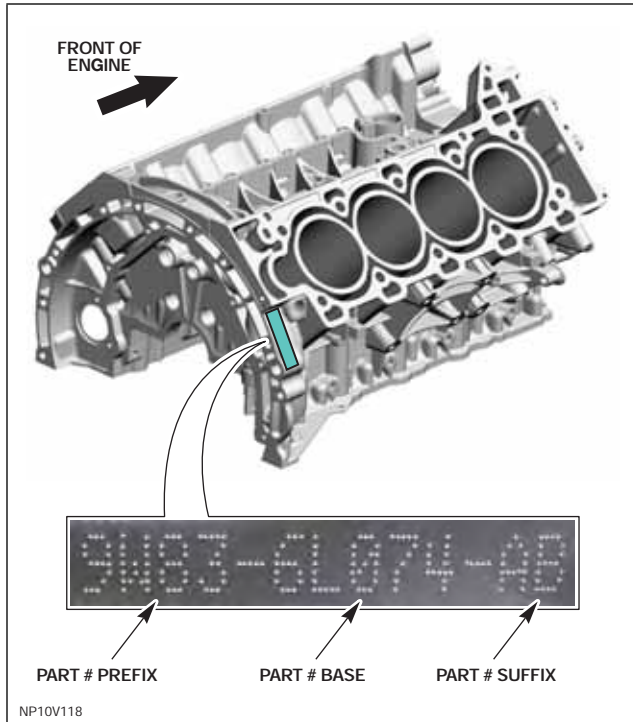

ENGINE DATA LABELS

WERS Number Location

Part # Prefix:

- 8W93 = Jaguar N/A
- 9W83 = Jaguar S/C
- 9H23 = T5 NA
- 9H33 = T5 S/C
- 9H43 = L322

Engine Data Location

Engine Identification Label

Crankshaft Identification