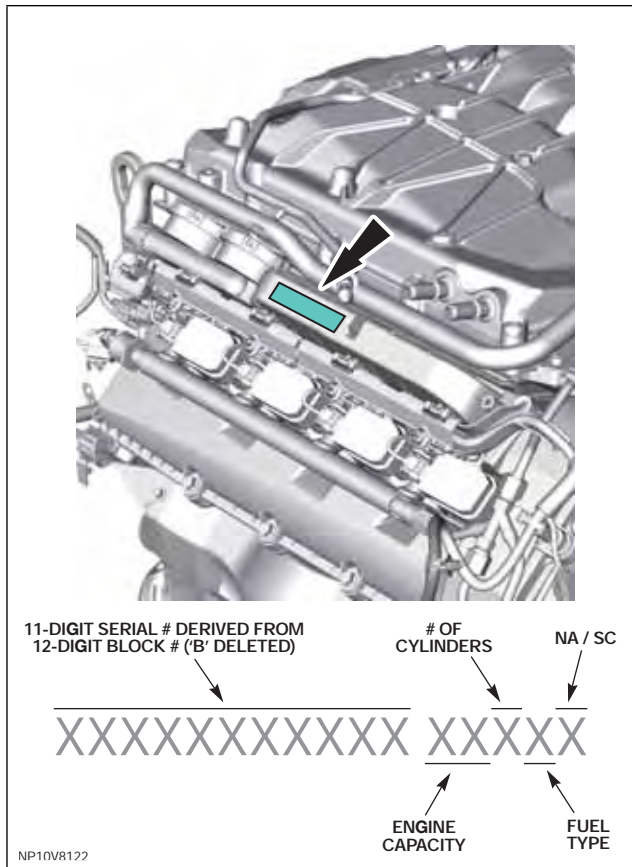

ENGINE DATA LABELS

WERS Number Location

Part # Prefix:

- 8W93 = Jaguar N/A
- 9W83 = Jaguar S/C
- 9H23 = T5 NA
- 9H33 = T5 S/C
- 9H43 = L322

Engine Data Location

Engine Identification Label

Crankshaft Identification