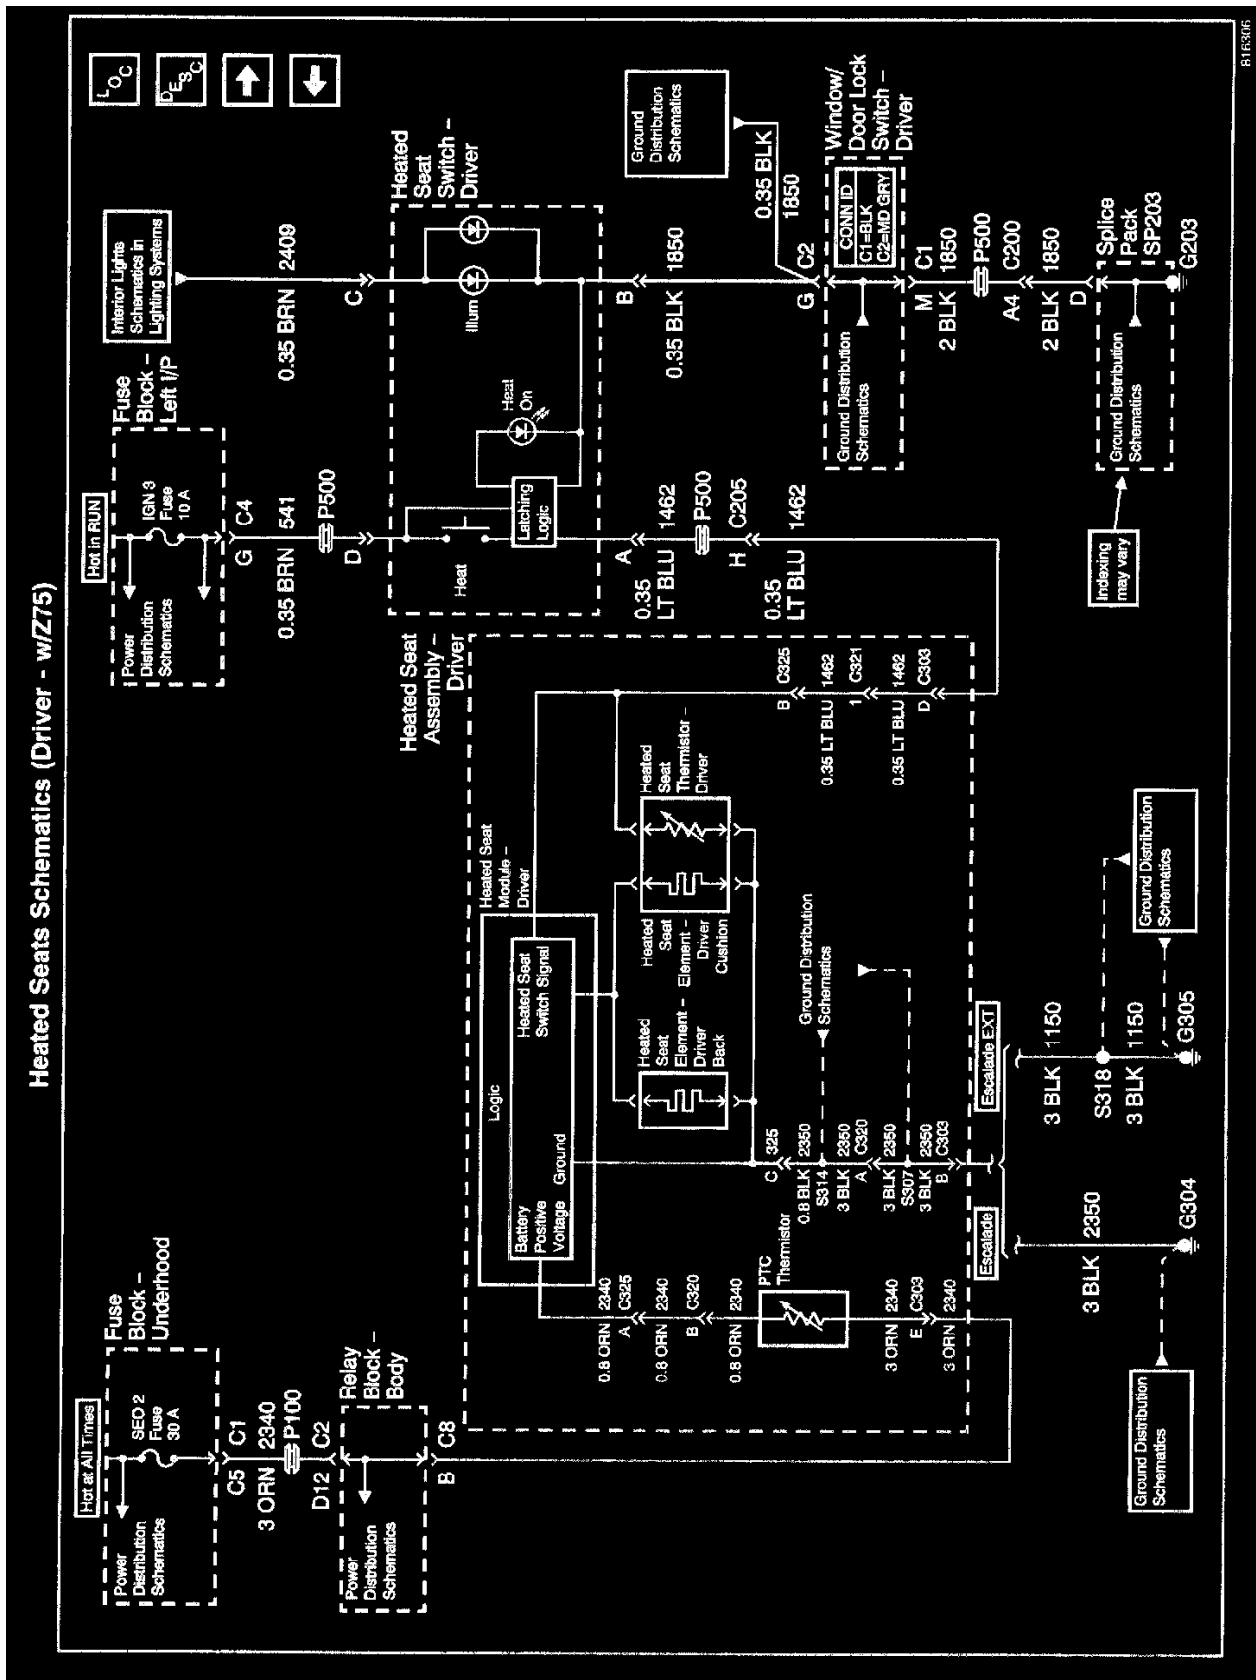

Seats: Electrical Diagrams

Driver - W/Z75

Heated Seats Schematics (Driver - W/Z75)

For a description of the RPO Code(s) shown in this article or any of the images therein, refer to the RPO Code List found at Vehicle/Application ID". See: Application and ID/RPO Code List