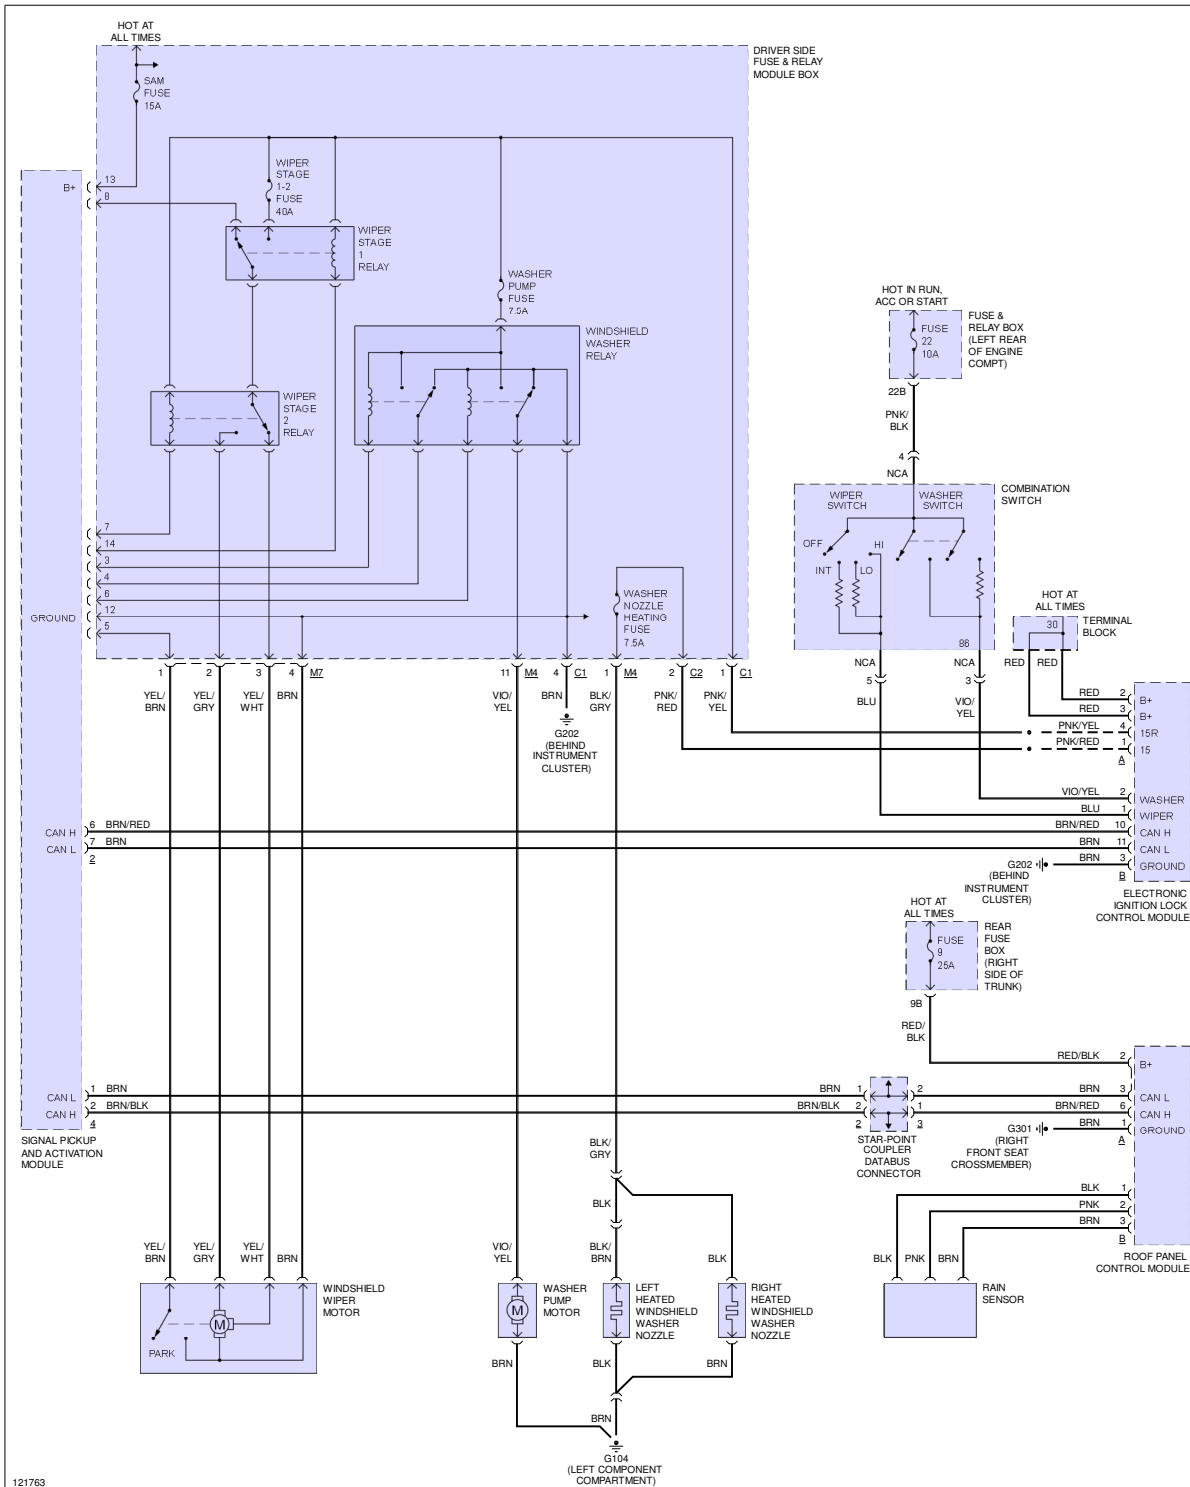

Fig 1: Front Wiper/Washer Circuit

121763